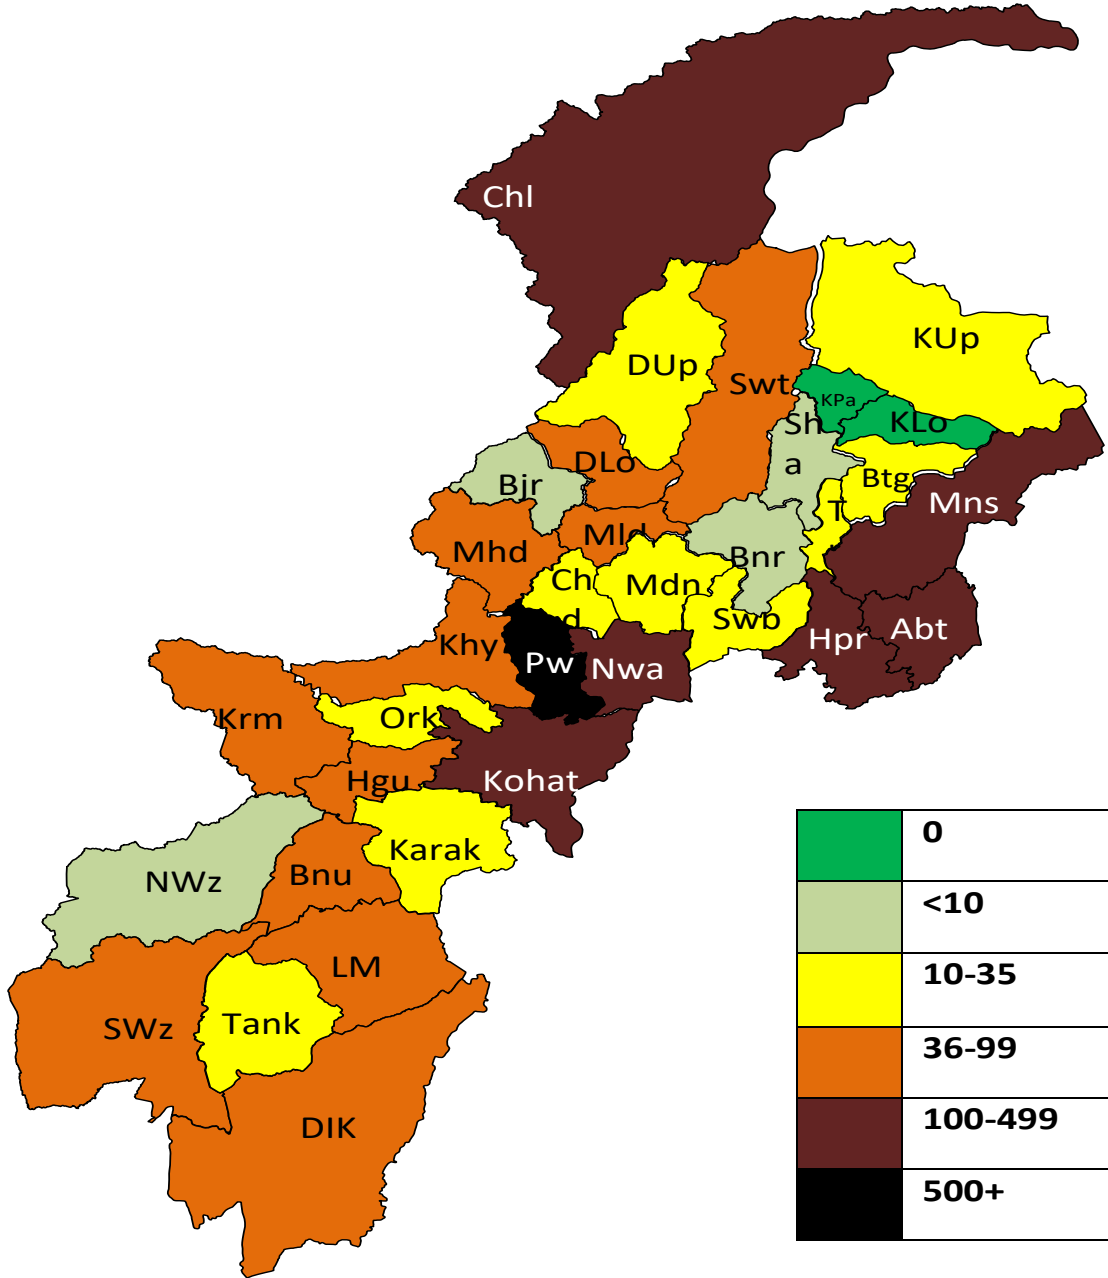

1. Snapshot figures for the day¹

3180

Total Active Cases²

44932

Total Cases

1330

Total Deaths

40422

Total Recovered

333

New Cases
Today

03

New Deaths
Today

187

New Recoveries
Today

1. Figures up to 12 Midnight on the 22nd November, 2020

2. Active cases = total cases till now – deaths – recoveries

Khyber Pakhtunkhwa Corona Virus Disease COVID-19 Daily Update 23 November 2020

2. Provincial Heatmap

Map colored by active cases

**Khyber
Pakhtunkhwa
Corona Virus
Disease COVID-19
Daily Update
23 November 2020**

District	Cases		Deaths		Recoveries	Active Cases
	Total	24 hrs	Total	24 hrs		
Total	44932	333	1330	3	40422	3180

Peshawar Division

PESHAWAR	16809	83	626	2	15229	954
CHARSADDA	973	0	15	0	934	24
NOWSHERA	1213	4	48	0	1055	110
KHYBER	887	10	11	0	781	95
MOHMAND	208	0	2	0	156	50
Total	20090	97	702	2	18155	1233